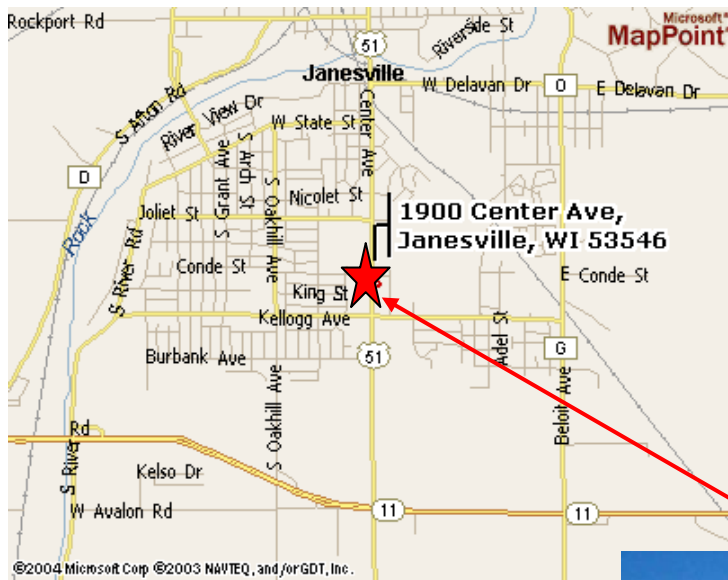

# Map to Rock County Job Center

**Rock County Job Center**  
**1900 Center Avenue**  
**Janesville, WI 53546**  
**(608) 741-3400**

*Located on the corner of Center Avenue  
(Highway 51) and Kellogg Avenue*